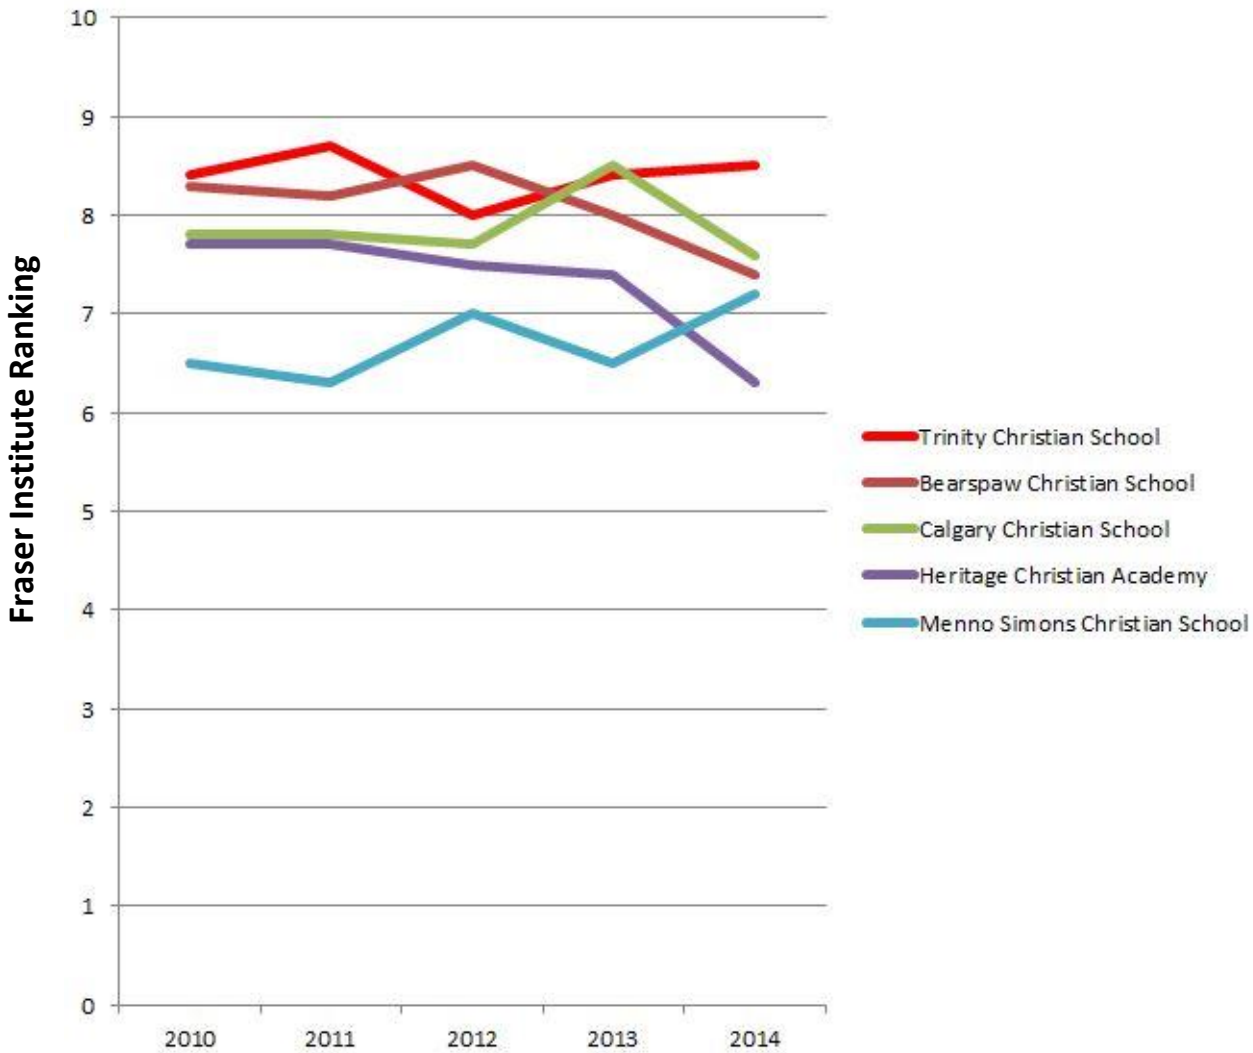

Trinity Christian School

Academic Performance (2010 – 2014)*

Please find below Trinity Christian School performance relative to:

- Calgary based Christian Schools
- South Calgary Public Schools

*For more details click on the Fraser Institute link.

Trinity Christian School Performance Relative to Calgary based Christian Schools