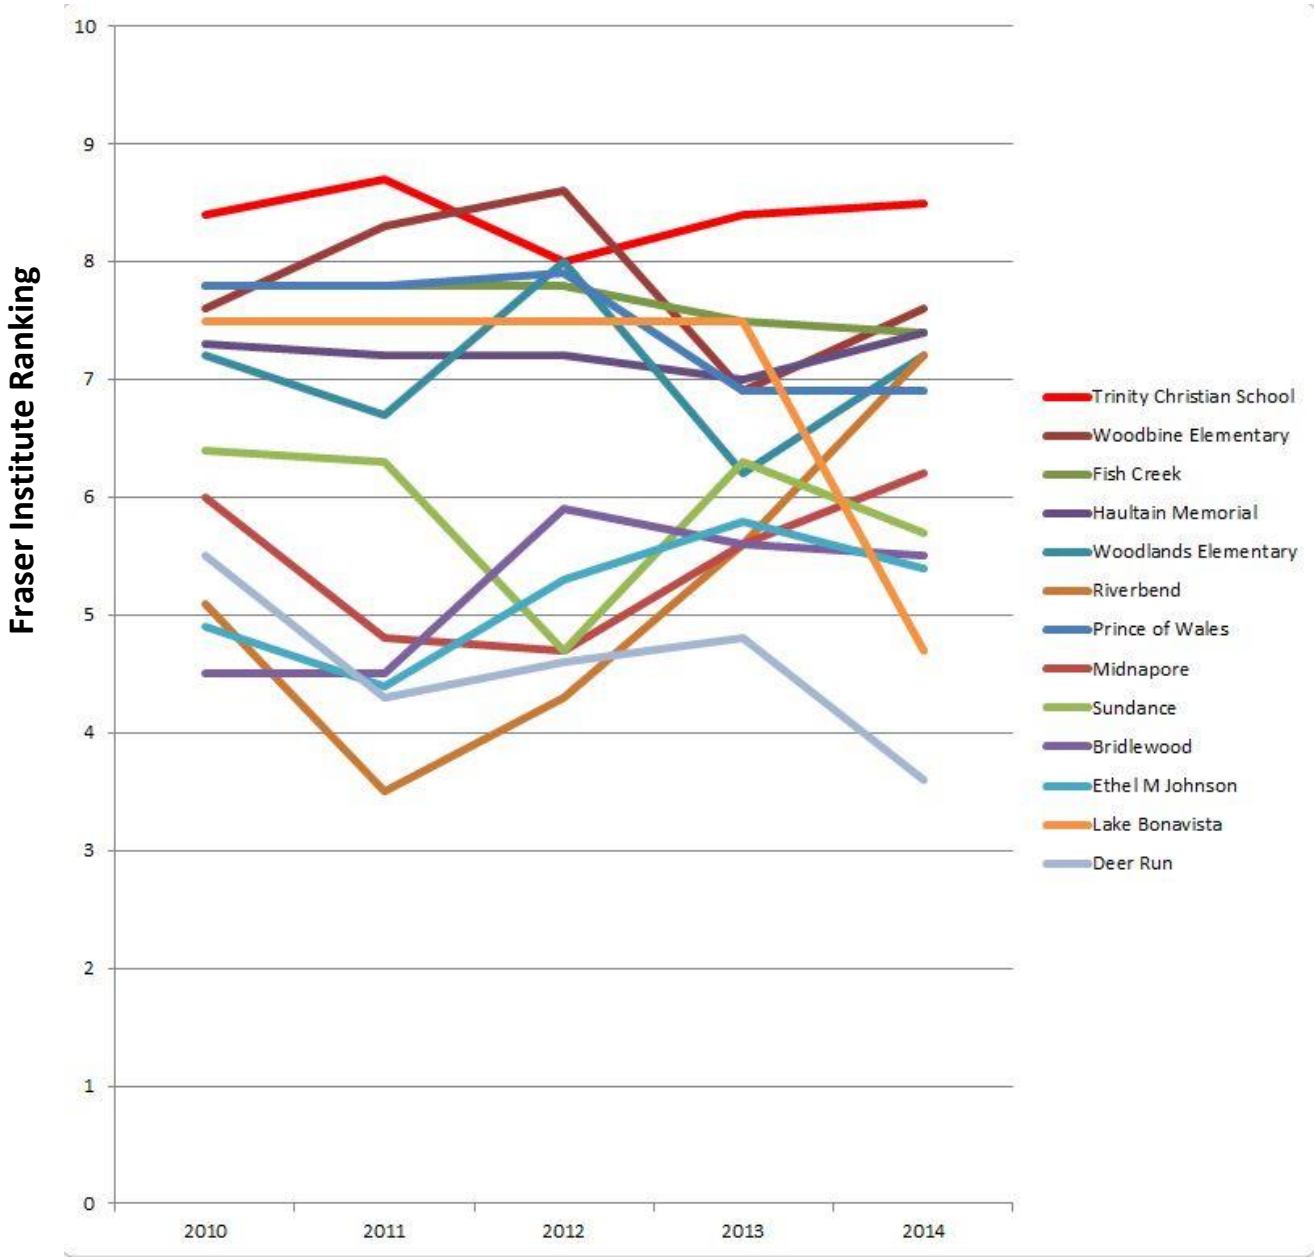

Trinity Christian School

Academic Performance (2010 – 2014)*

Please find below Trinity Christian School performance relative to:

- Calgary based Christian Schools
- South Calgary Public Schools

*For more details click on the Fraser Institute link.

Trinity Christian School Performance Relative to Calgary based Christian Schools

Trinity Christian School Performance Relative to Public Schools in South Calgary

Updated: March 2015